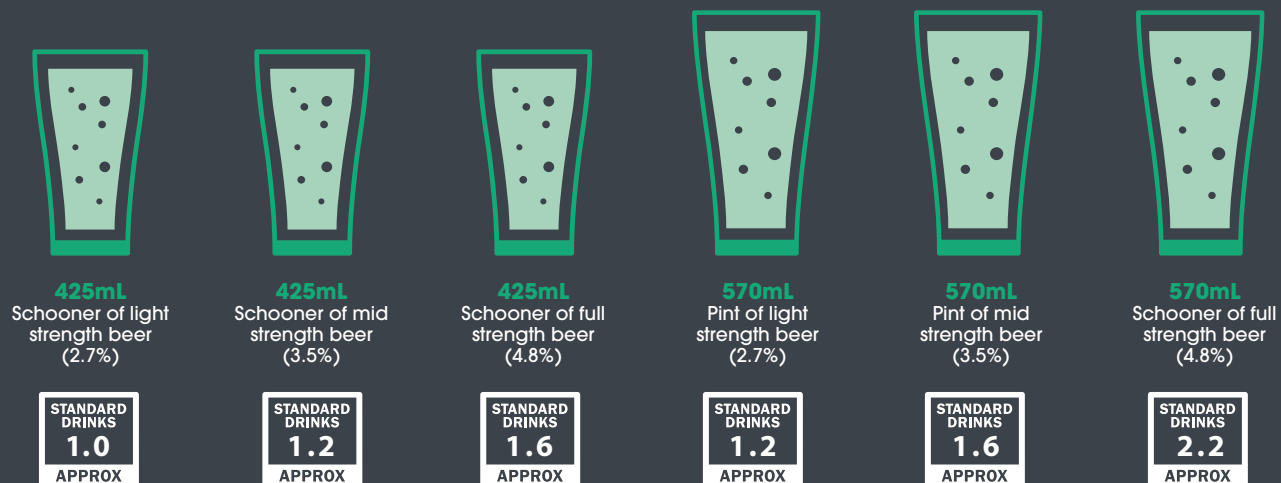

What is a standard drink?

In Australia, a standard drink refers to a drink that contains 10 grams of alcohol. Below are examples of some product types, alcohol volumes and standard drink measurements.

DrinkWise.org.au

Calculations confirmed by the Australian Wine Research Institute.