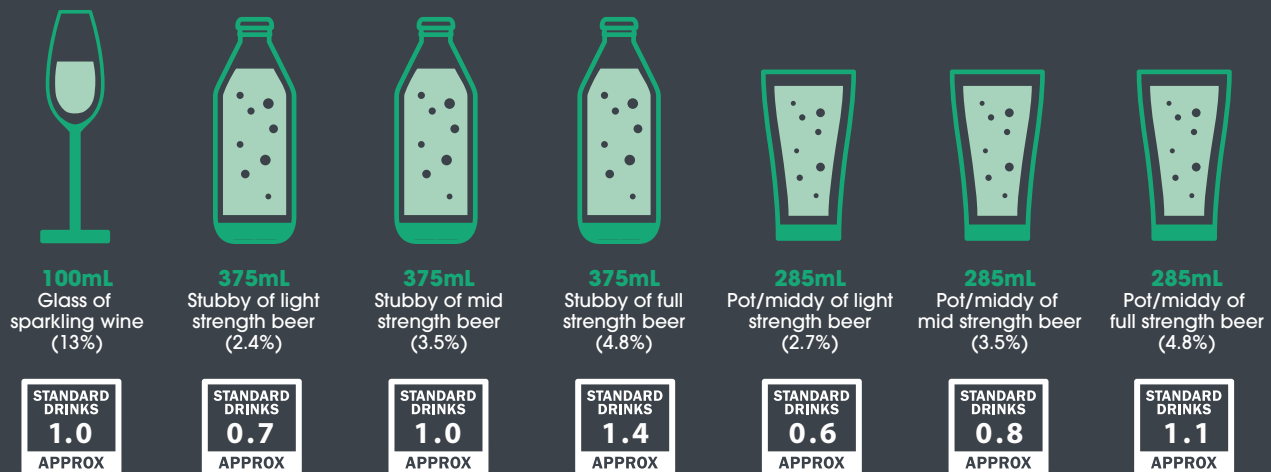

What is a standard drink?

In Australia, a standard drink refers to a drink that contains 10 grams of alcohol. Below are examples of some product types, alcohol volumes and standard drink measurements.

DrinkWise.org.au

Calculations confirmed by the Australian Wine Research Institute.