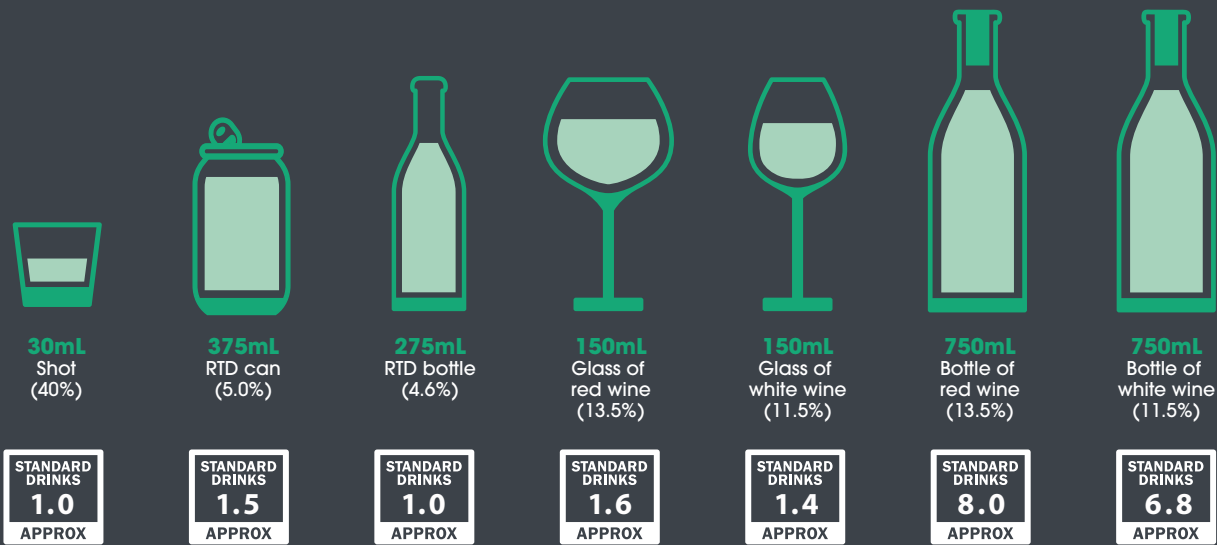

What is a standard drink?

In Australia, a standard drink refers to a drink that contains 10 grams of alcohol. Below are examples of some product types, alcohol volumes and standard drink measurements.

DrinkWise.org.au

Calculations confirmed by the Australian Wine Research Institute.