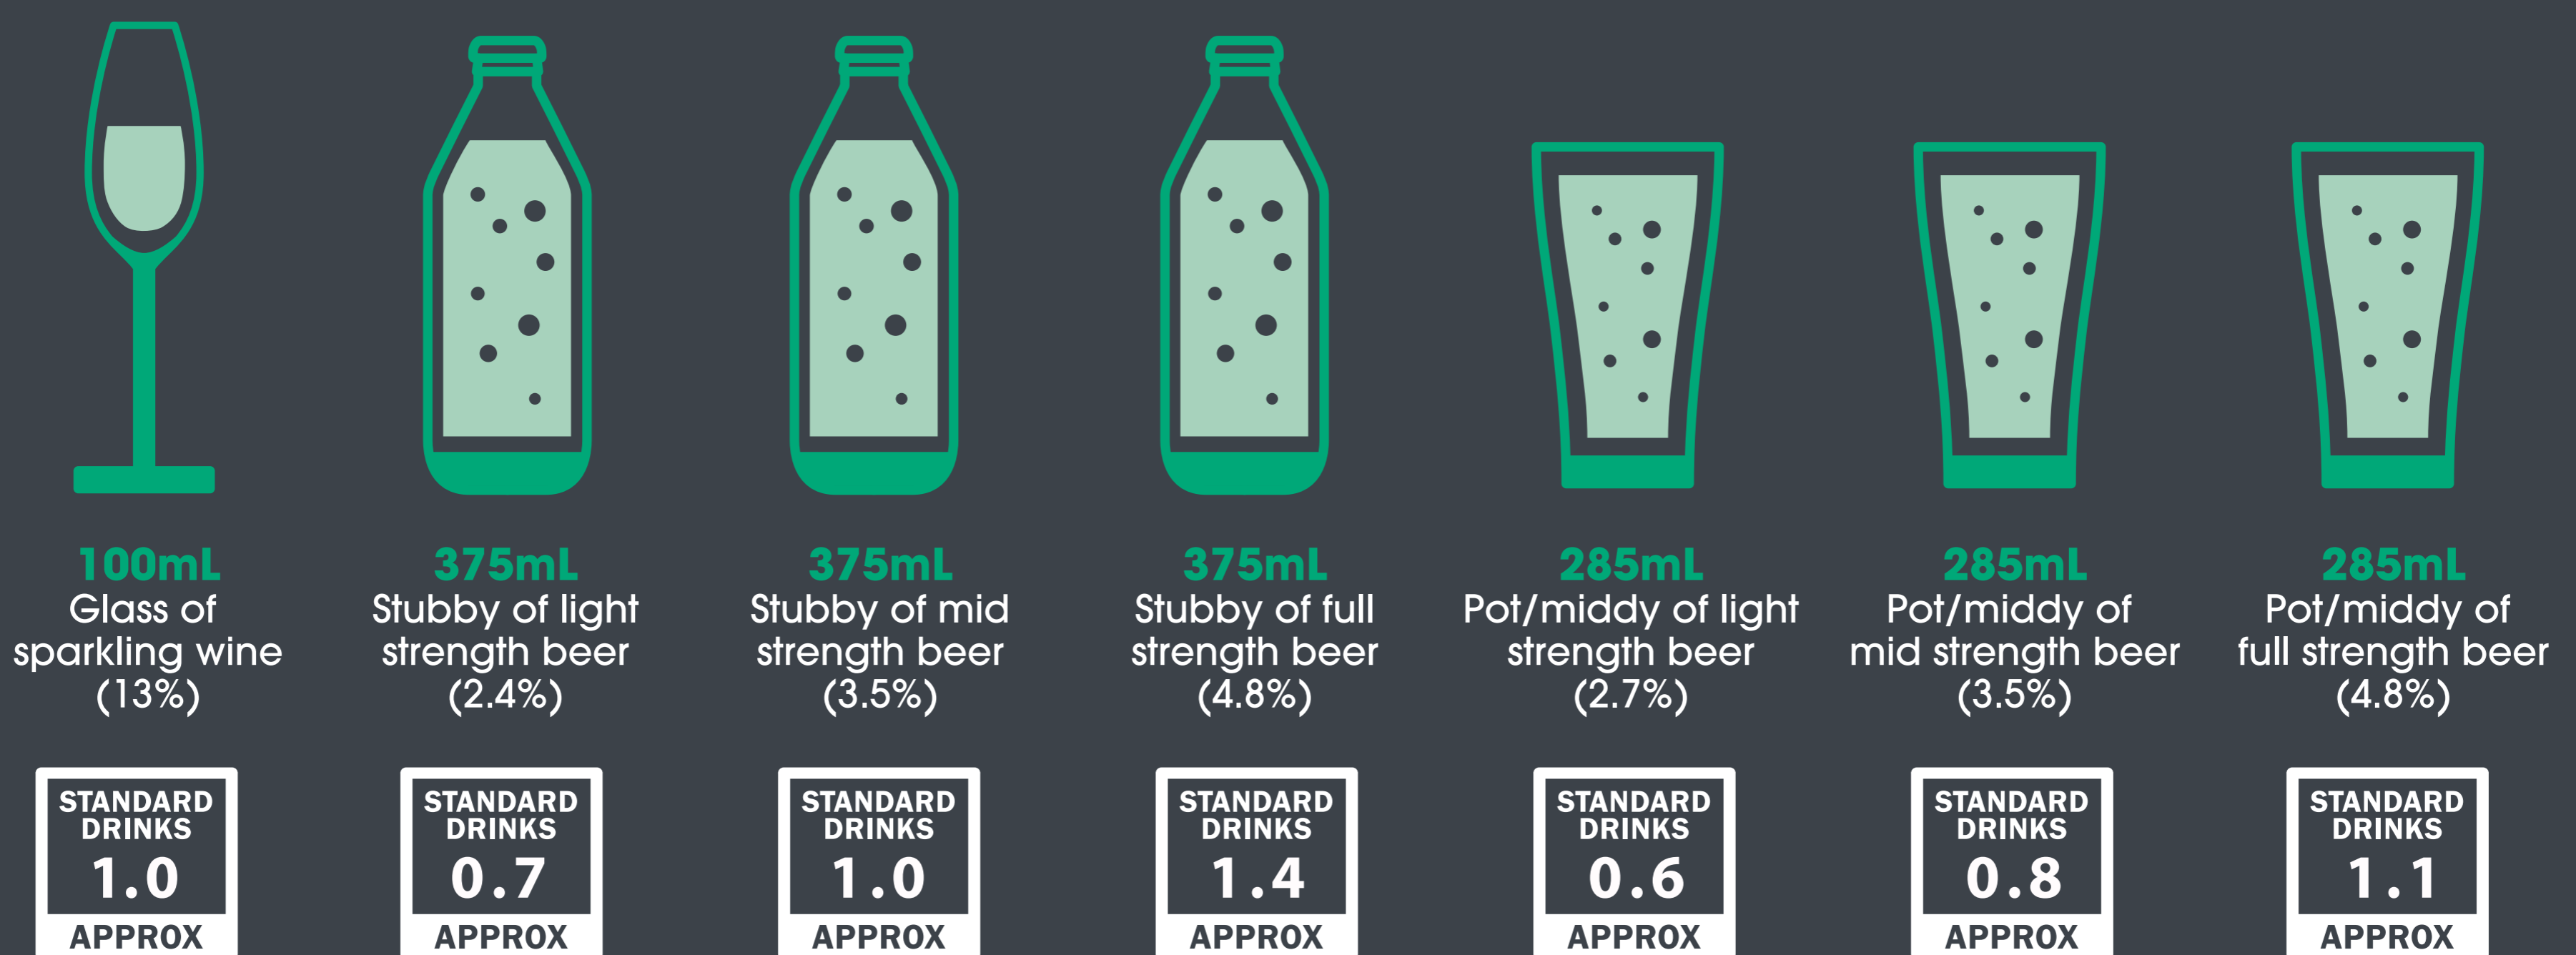

# What is a standard drink?

In Australia, a standard drink refers to a drink that contains 10 grams of alcohol. Below are examples of some product types, alcohol volumes and standard drink measurements.