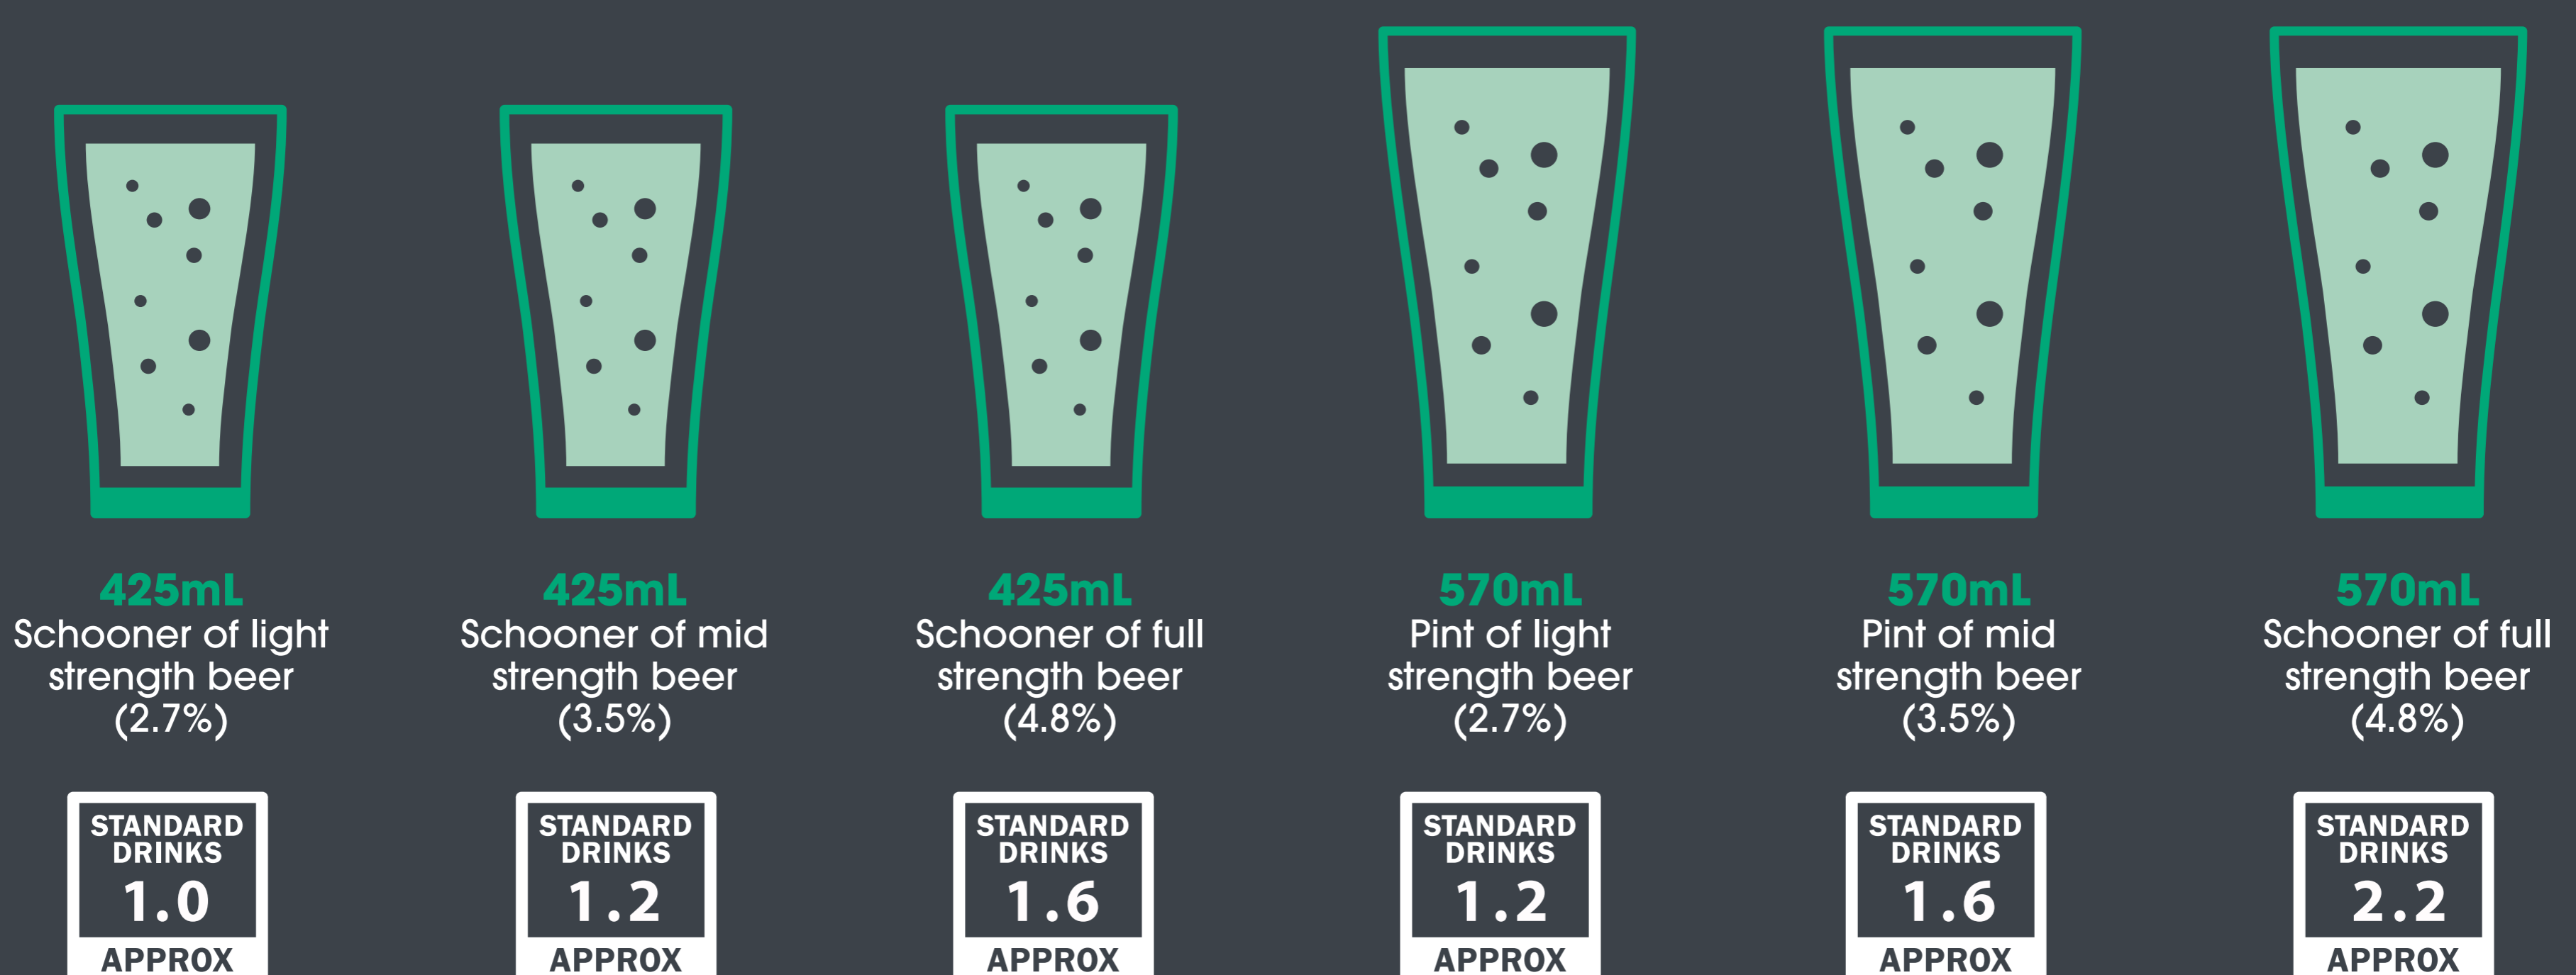

# What is a standard drink?

In Australia, a standard drink refers to a drink that contains 10 grams of alcohol. Below are examples of some product types, alcohol volumes and standard drink measurements.