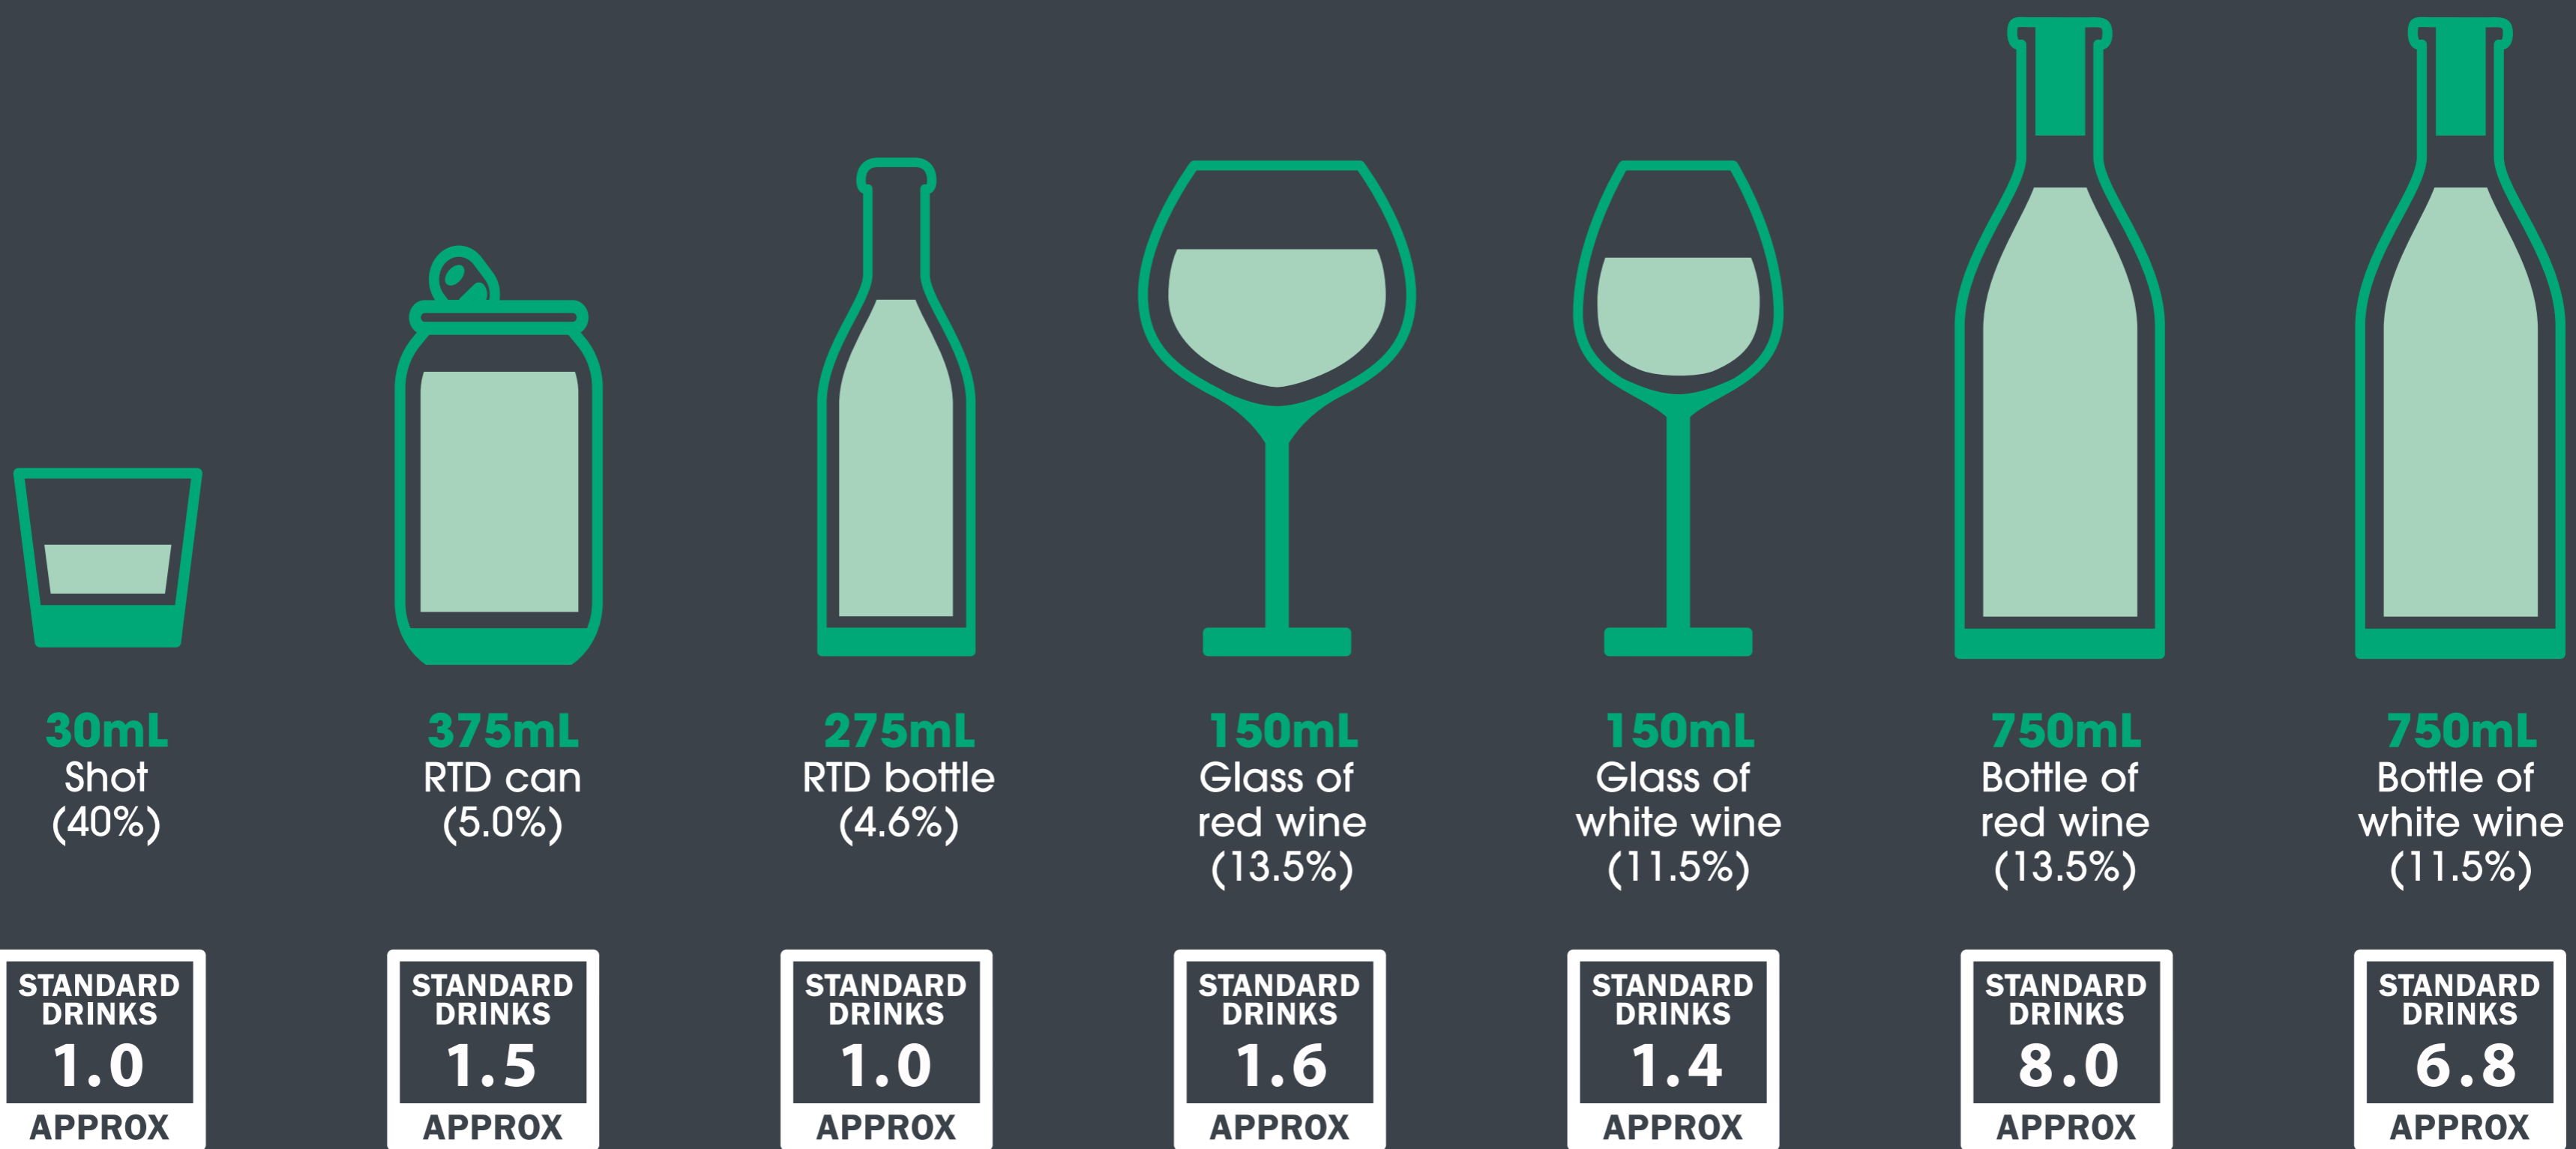

# What is a standard drink?

In Australia, a standard drink refers to a drink that contains 10 grams of alcohol. Below are examples of some product types, alcohol volumes and standard drink measurements.