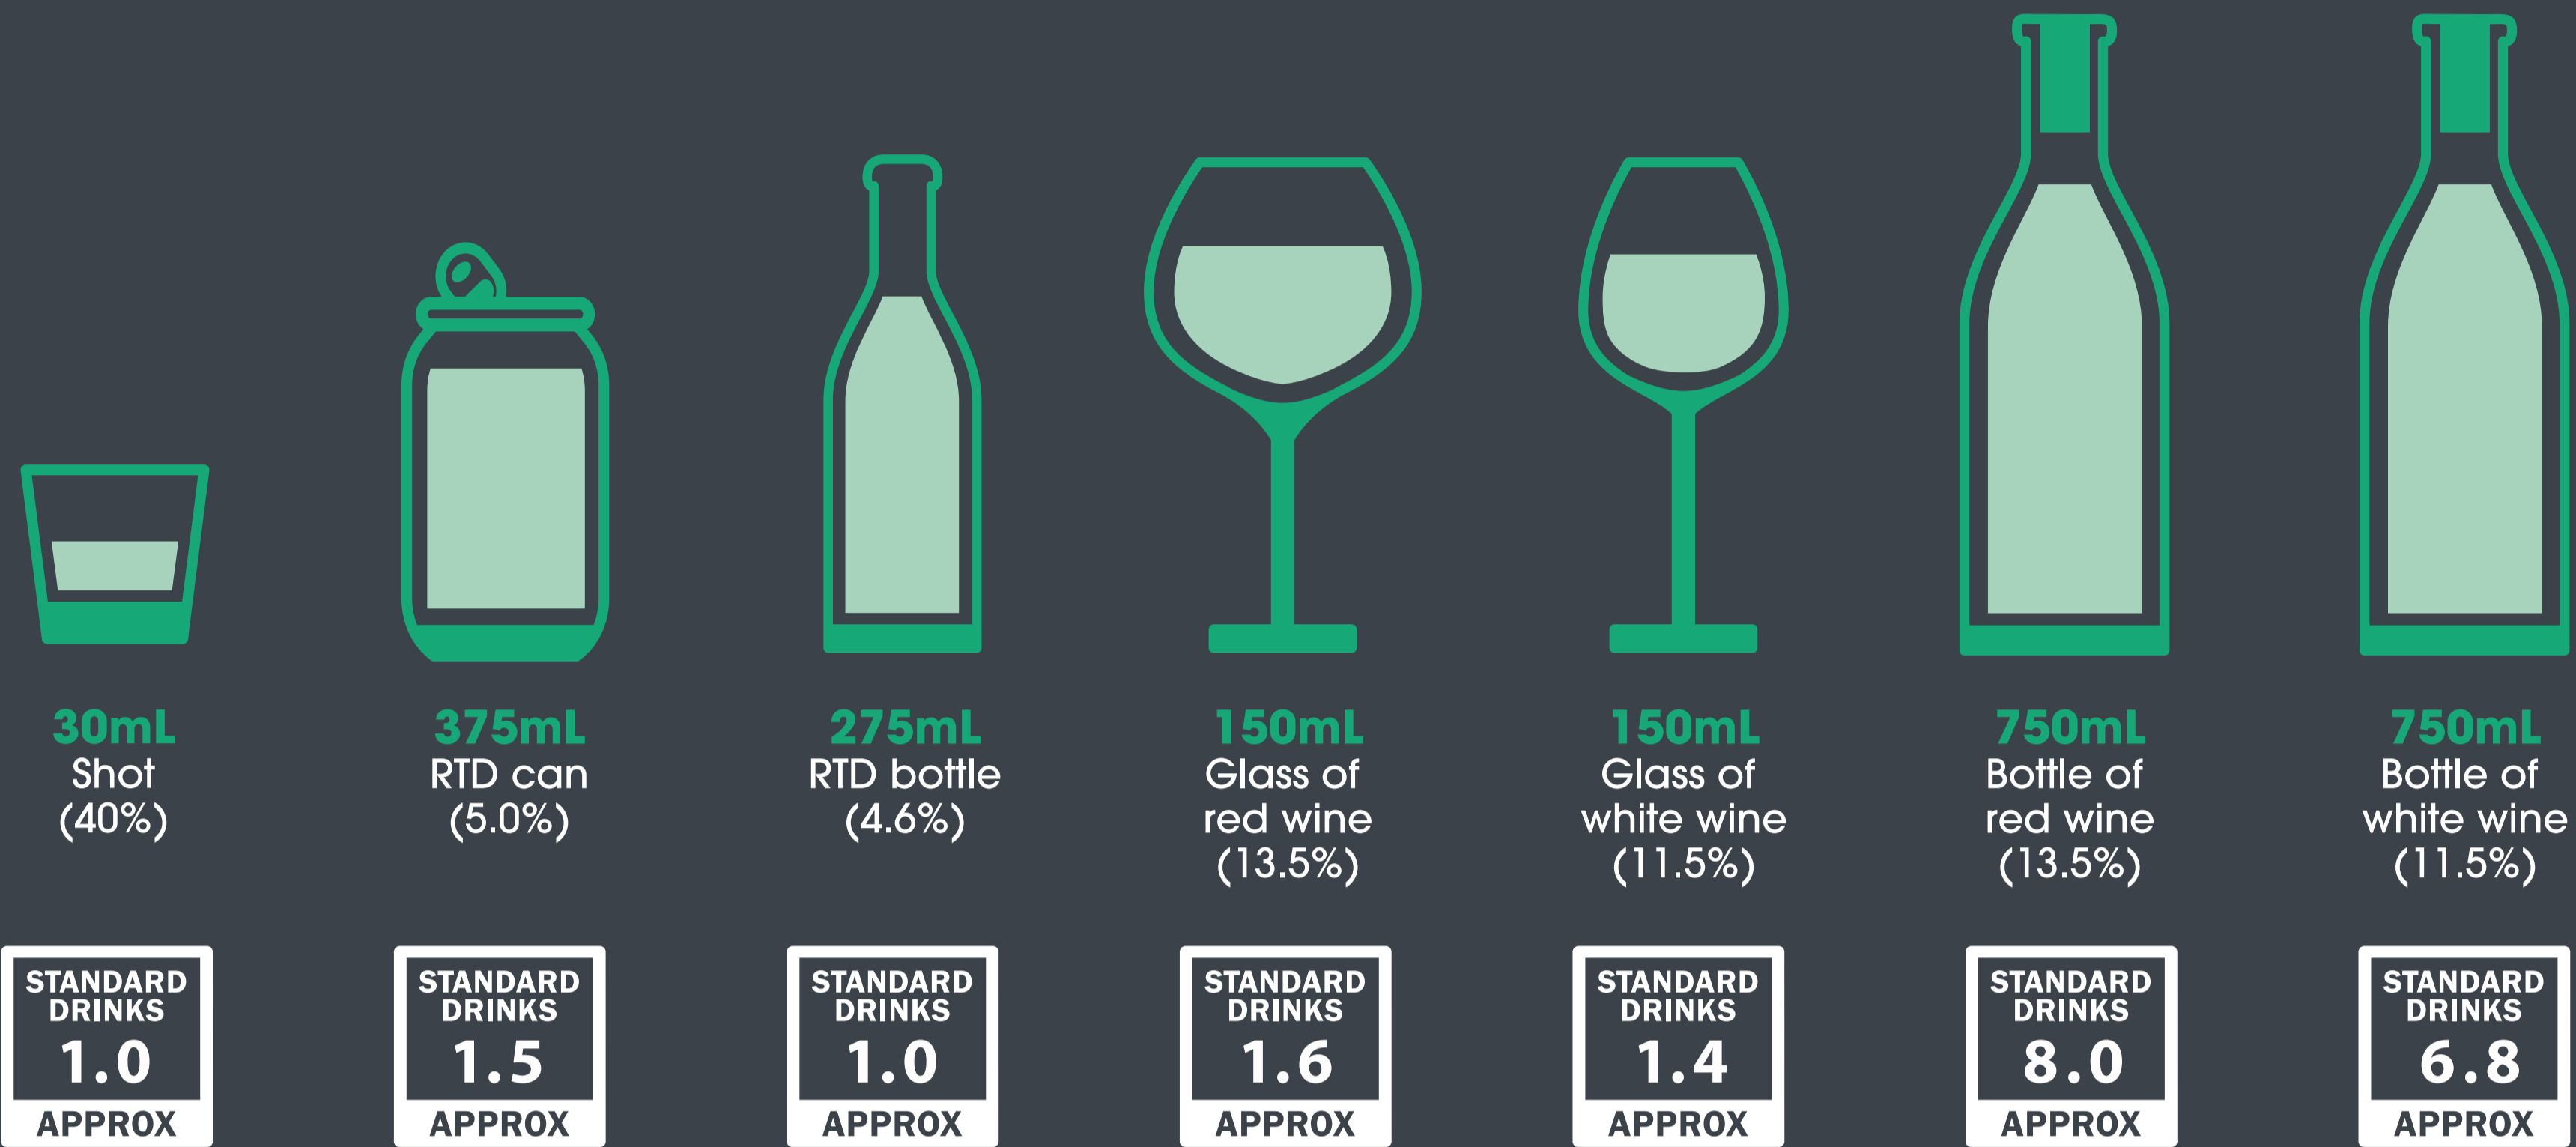

# What is a standard drink?

In Australia, a standard drink refers to a drink that contains 10 grams of alcohol. Below are examples of some product types, alcohol volumes and standard drink measurements.