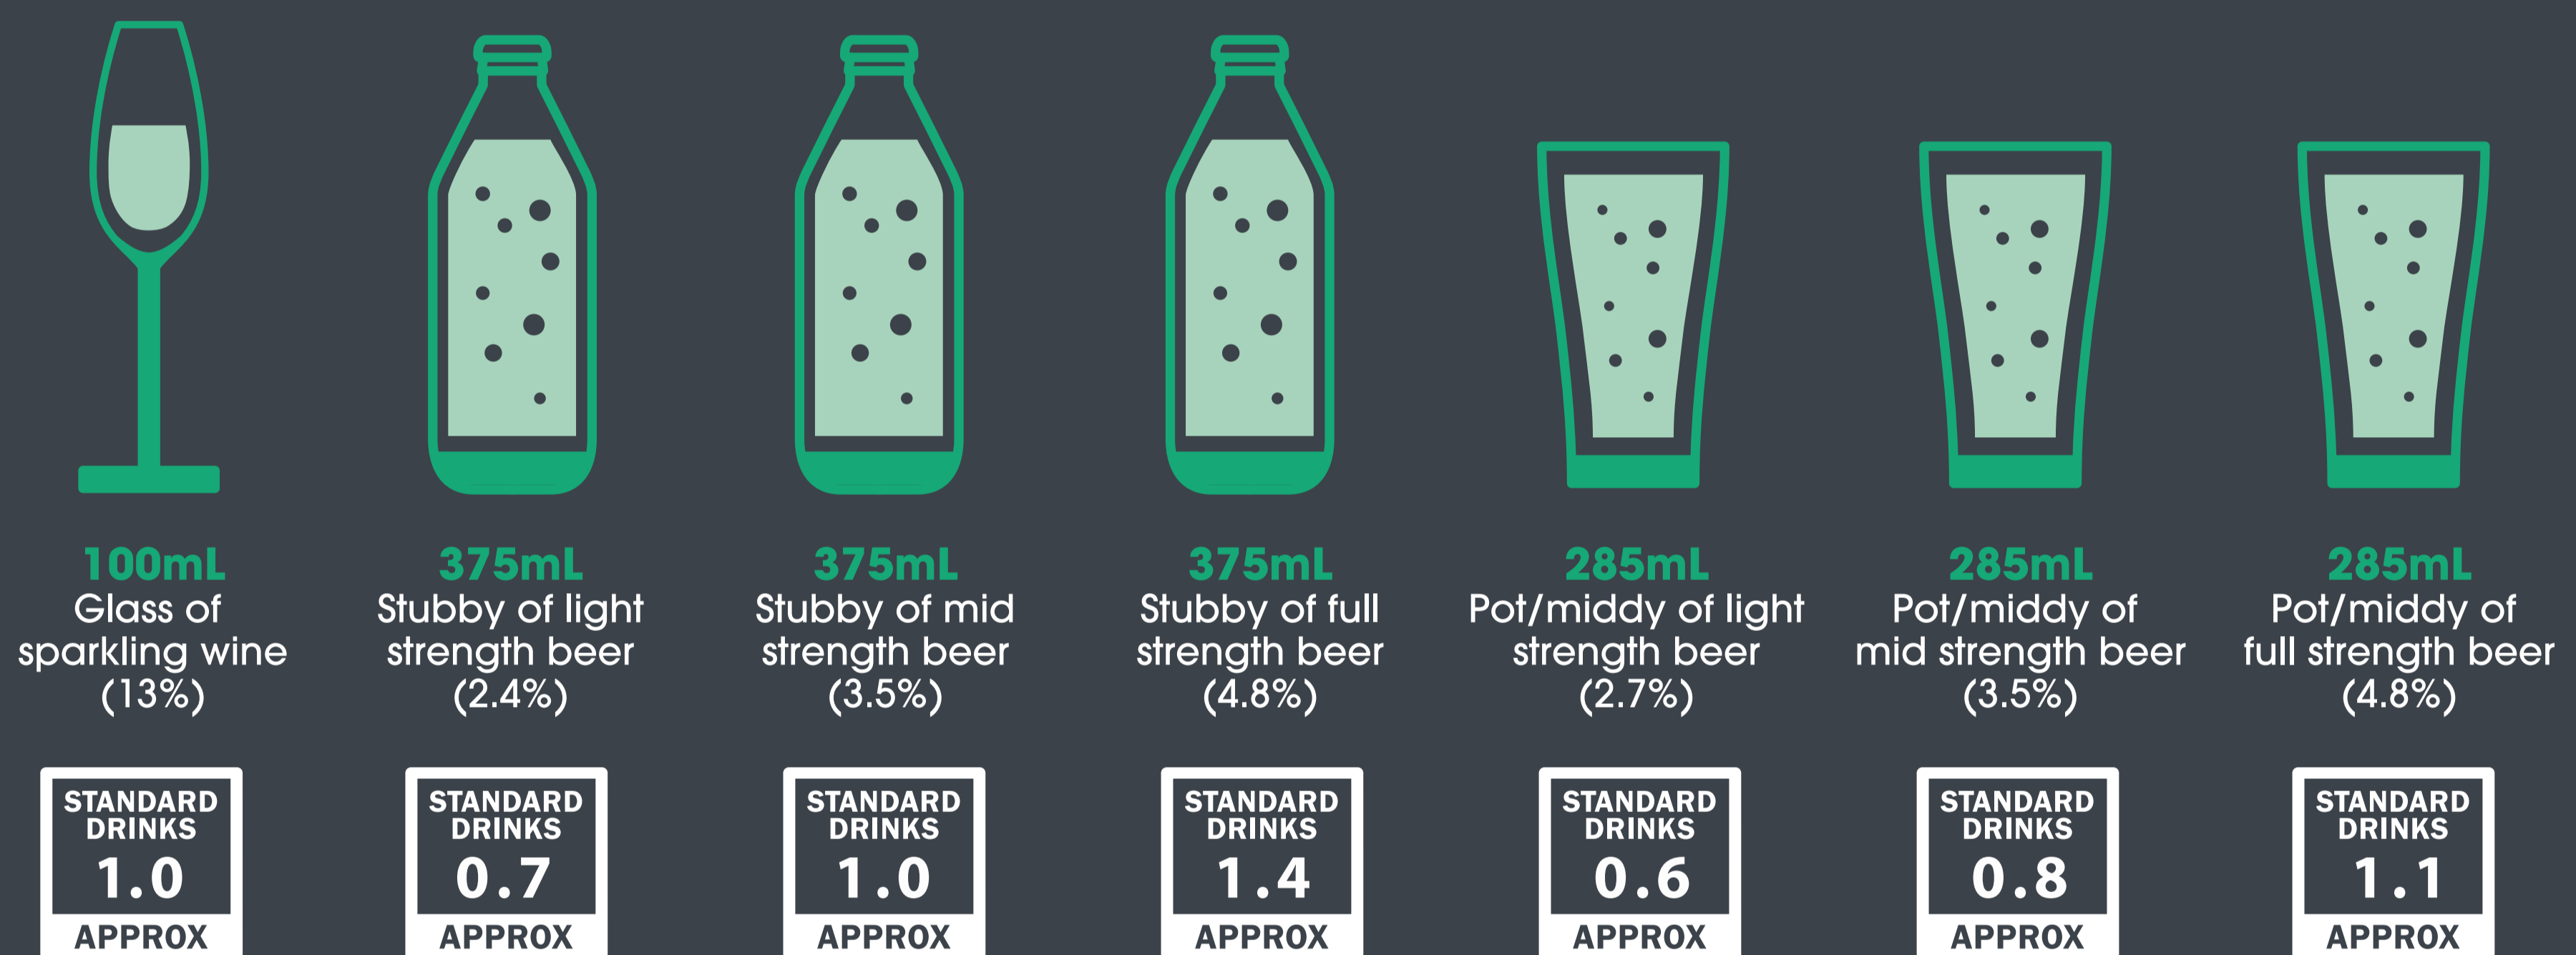

# What is a standard drink?

In Australia, a standard drink refers to a drink that contains 10 grams of alcohol. Below are examples of some product types, alcohol volumes and standard drink measurements.