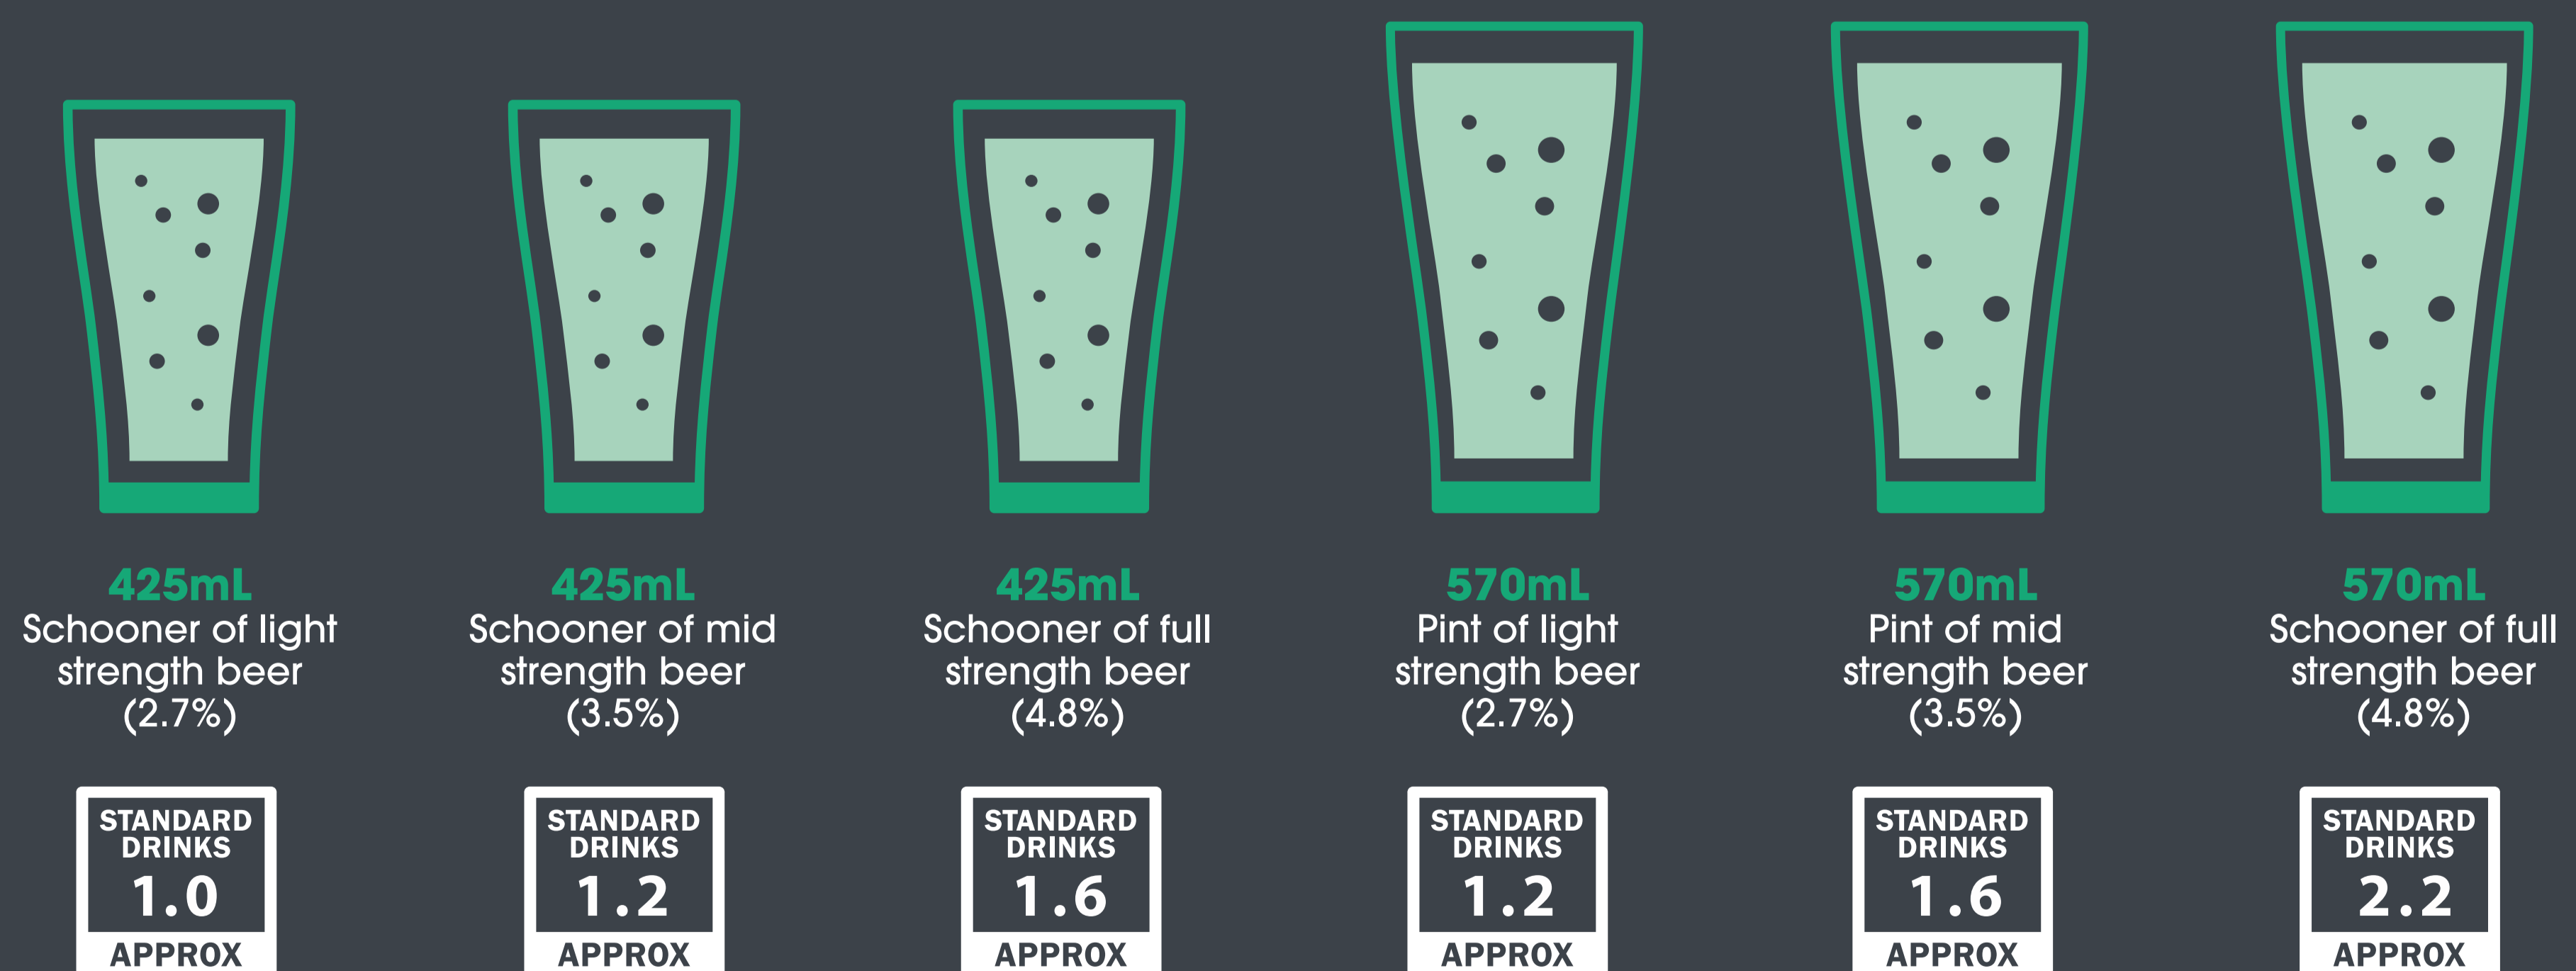

# What is a standard drink?

In Australia, a standard drink refers to a drink that contains 10 grams of alcohol. Below are examples of some product types, alcohol volumes and standard drink measurements.